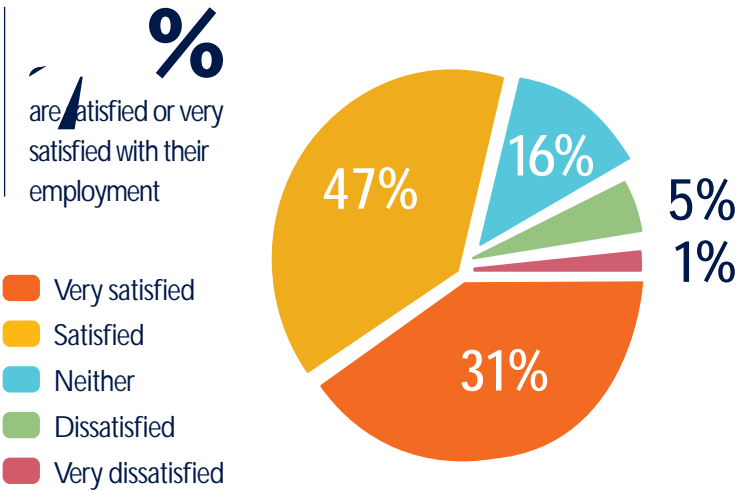

Michigan

8% | 28%
Southwest US 3% | 8%
Northeast US 3% | 3%

Put the /

Class of 2020 Employment Satisfaction

Class of 2020 Graduate Schools

Recent Employers

Amazon
 Apple
 Bethany Christian Services
 Capitol National Bank
 Center for Autism and Related Disorders
 Ford Motor Company
 General Motors
 Grand Rapids Public Schools
 Haworth Inc.
 J.P. Morgan
 LG Chem Michigan
 Meijer Inc.
 Mercy Health
 Michigan Spine and Brain Surgeons PLLC
 MVP Sports Clubs
 Ottawa County Children's Advocacy Center
 Pfizer
 Plante Moran
 Rockford Public Schools
 Spectrum Health
 YoungLife

Recent Graduate Schools

Re
Off-campus study