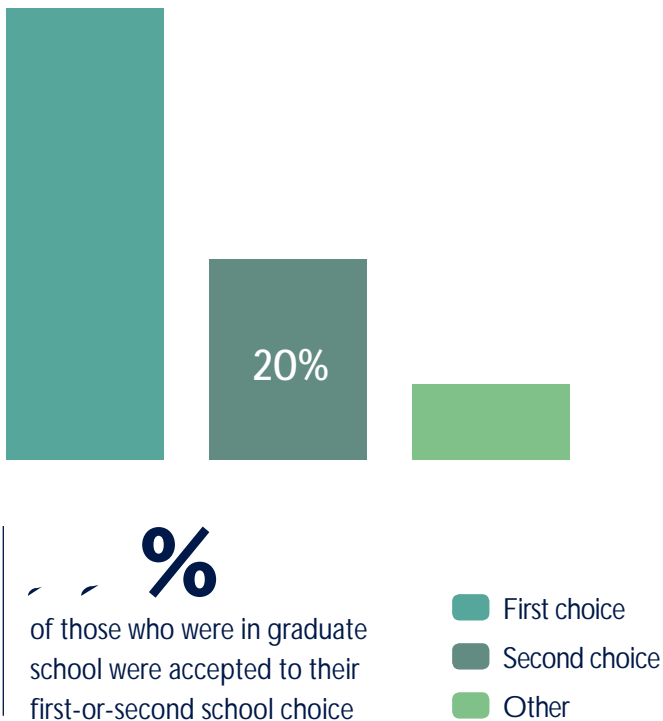

Michigan

8% | 28%
Southwest US 3% | 8%
Northeast US 3% | 3%

Put the /

Class of 2020 Employment Satisfaction

Class of 2020 Graduate Schools

Recent Employers

Amazon
 Apple
 Bethany Christian Services
 Capitol National Bank
 Center for Autism and Related Disorders
 Ford Motor Company
 General Motors
 Grand Rapids Public Schools
 Haworth Inc.
 J.P. Morgan
 LG Chem Michigan
 Meijer Inc.
 Mercy Health
 Michigan Spine and Brain Surgeons PLLC
 MVP Sports Clubs
 Ottawa County Children's Advocacy Center
 Pfizer
 Plante Moran
 Rockford Public Schools
 Spectrum Health
 YoungLife

Recent Graduate Schools

Re
Off-campus study